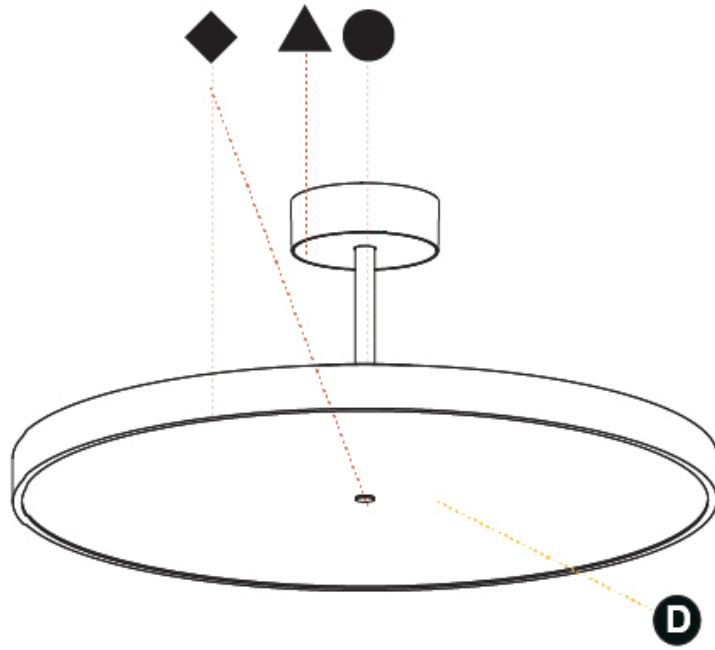

SIGN DIVA TUBE KORONA SUSPENSION

A300028-

PROJECT
TYPE
SPECIFIER
QUANTITY
DATE

A