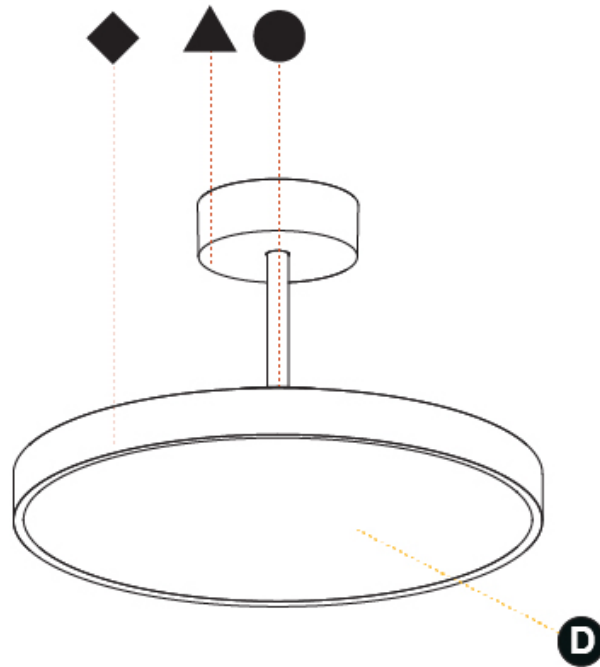

SIGN DIVA TUBE KORONA SUSPENSION

A300026-

PROJECT

TYPE

SPECIFIER

QUANTITY

DATE